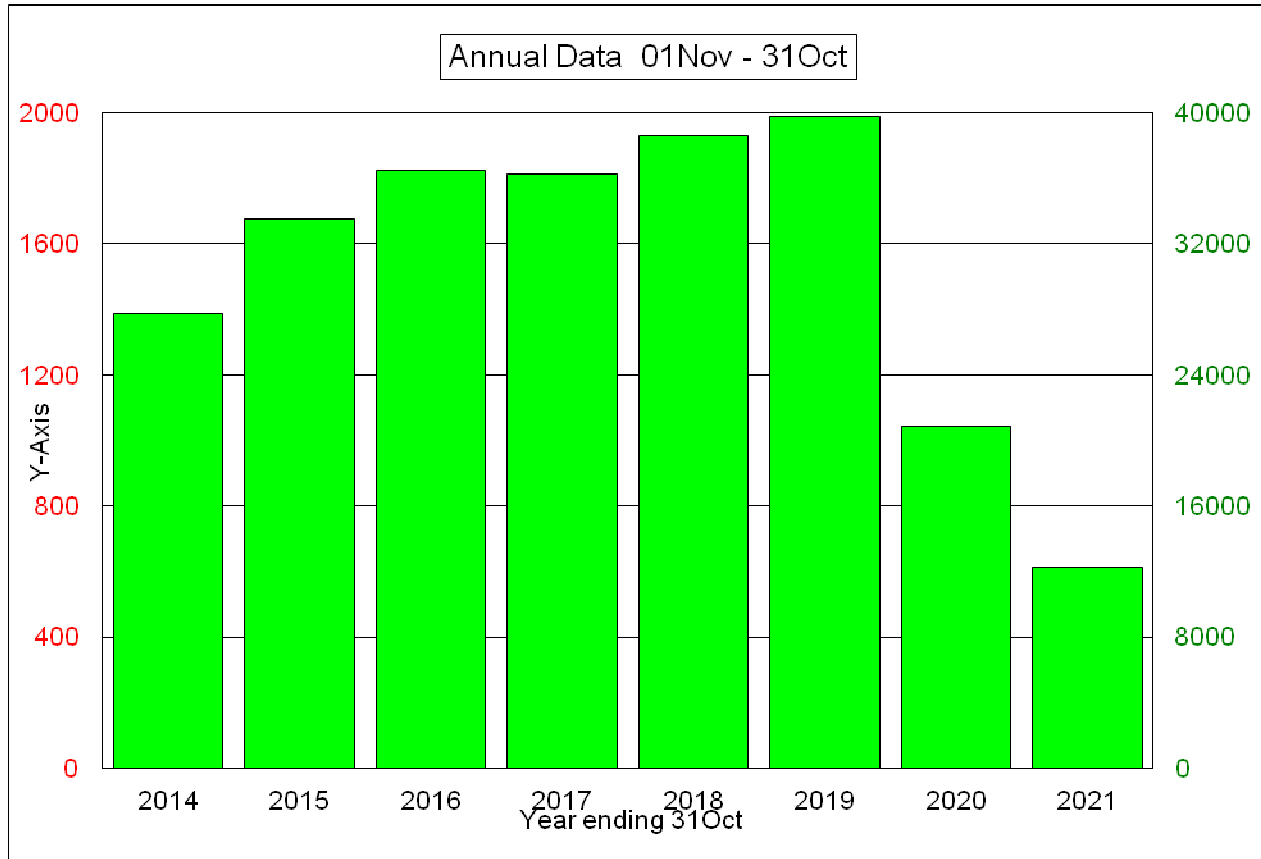

Income

Year End Figures

31.10.20 719 bookings Income £20,882
31.10.21 427 bookings Income £12,228

TENS 1.1.22-31.12.22

4 issued for 11 days

Permitted number – 20 TENS and 26 day