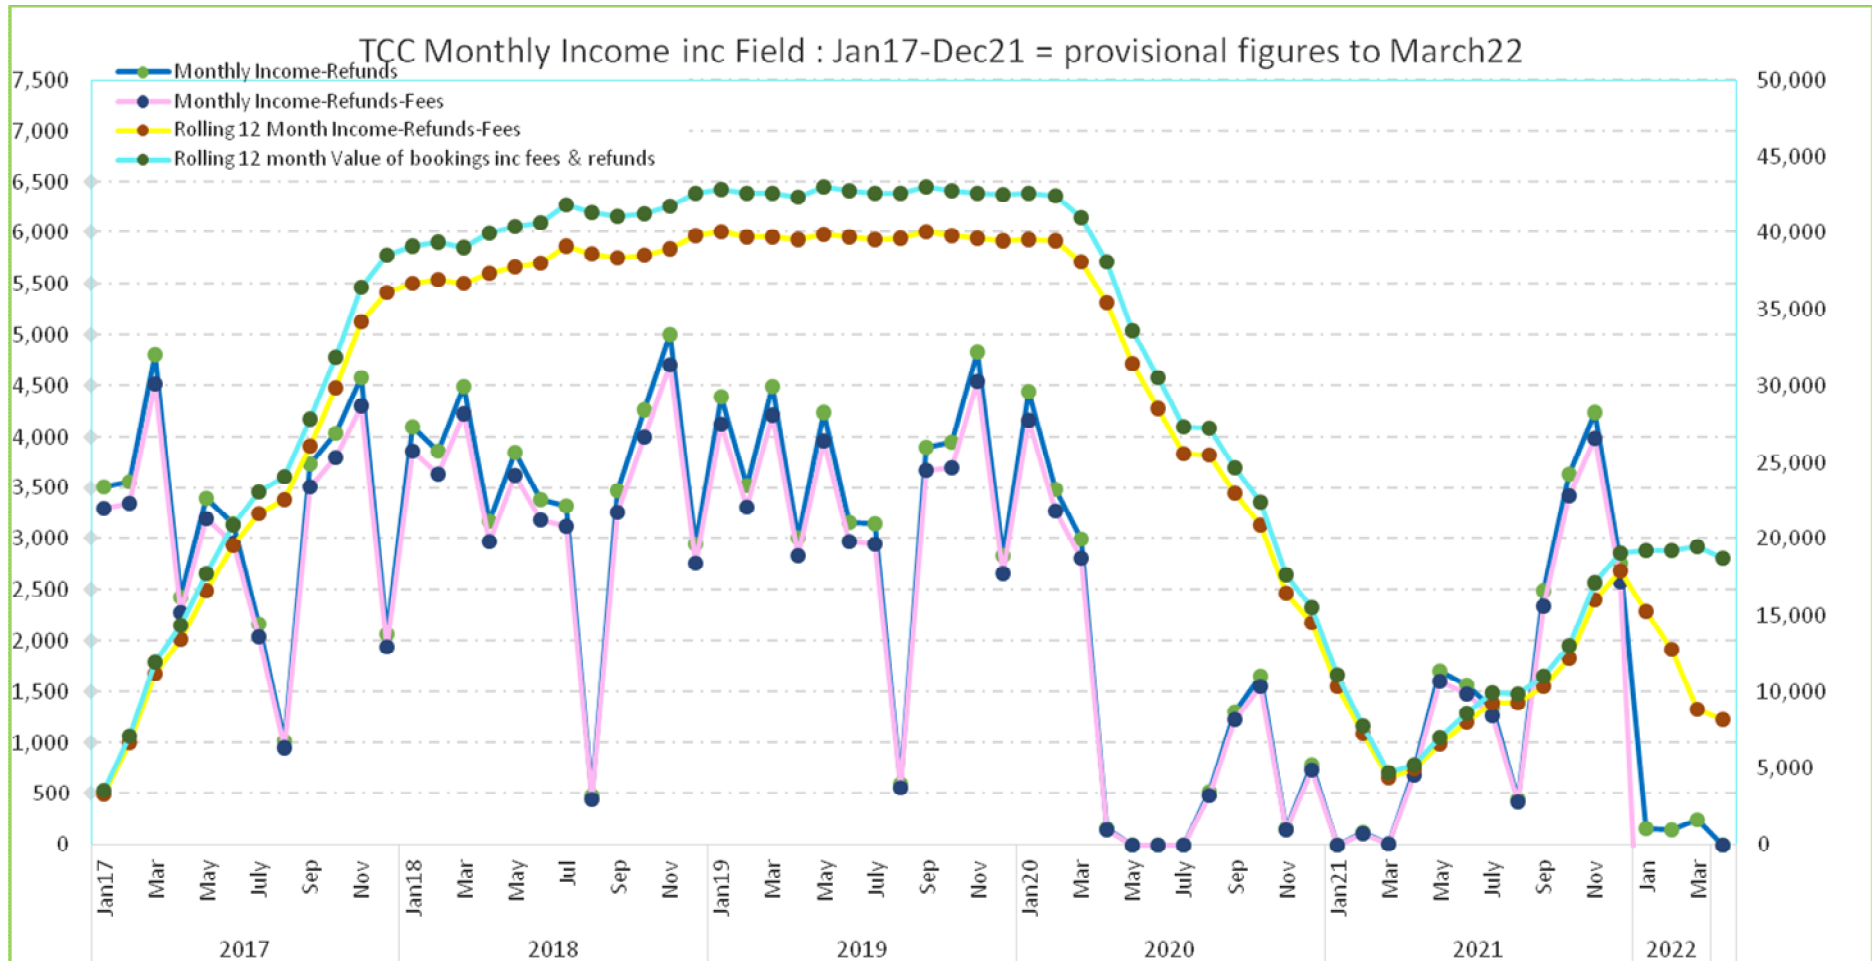

Income

Year End Figures

31.10.20 719 bookings Income £20,882
31.10.21 427 bookings Income £12,228

TENS 1.1.22-31.12.22

4 issued for 11 days

Permitted number – 20 TENS and 26 day